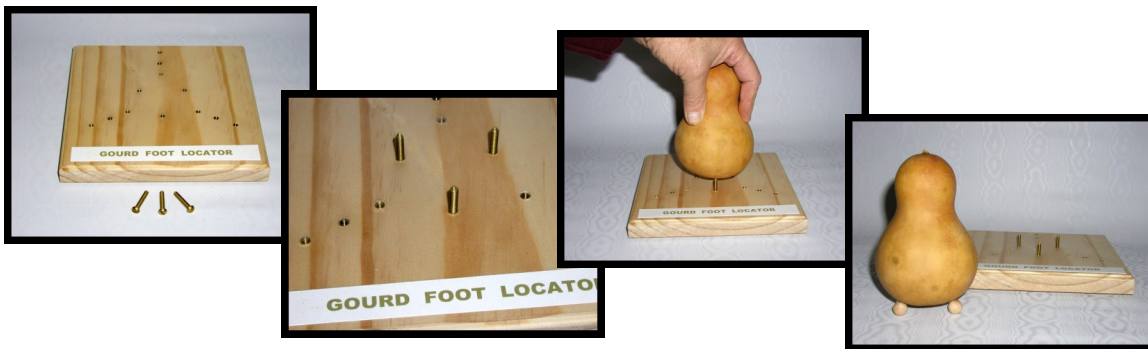

Gourd Foot Locator™*

- Do you have trouble locating the correct foot position on your Gourd's?
- Do you have trouble finding the perfect angle for the front of your gourd?
- Could you use a Gourd drying rack for your finish coat, paint, or inks etc ?

If you answered YES to any of the above than you need the Gourd Foot Locator™

- The Gourd Foot Locator™ makes the process of placing feet on the bottom of your gourd easy and fast! The Gourd Locator comes with everything needed to locate your feet.
- Select the diameter of your foot print for the legs; from 4 common sizes, 2", 3", 4.5", or 6" dia. And screw the brass screws into the brass inserts.
- Place the gourd on the 3 screws, and you can visually position the gourd on the pins. When you like the position of the gourd, simply press down on the gourd.

**Eliminate the traditional trial and error method of taping the feet;
hoping that you have the correct position.**

The Gourd Foot Locator™ includes:

- 7.25" x 7.25" x .75" wood base with clear finish and rubber feet
- 12 brass inserts
- 3 pointed brass screws
- 1 screw driver